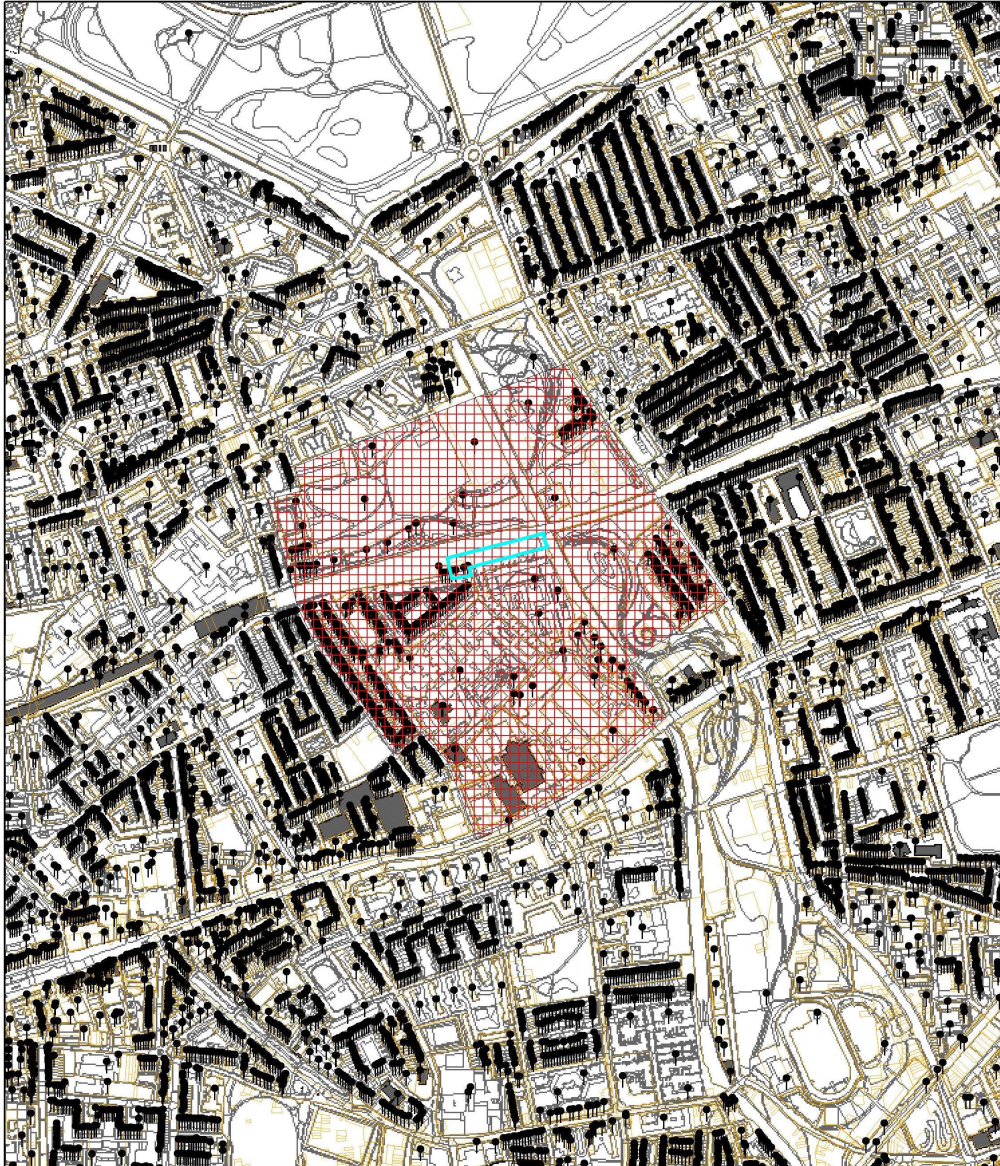

Planning Application Site Map

-  Planning Application Site Boundary
-  Other Planning Applications
-  Consultation Area
-  Land Parcel Address Point

This map is based upon Ordnance Survey material with the permission of Ordnance Survey on behalf of the Controller of Her Majesty's Stationery Office © Crown copyright. Unauthorised reproduction infringes Crown copyright and may lead to prosecution or civil proceedings. London Borough of Tower Hamlets 100019288, 2010.